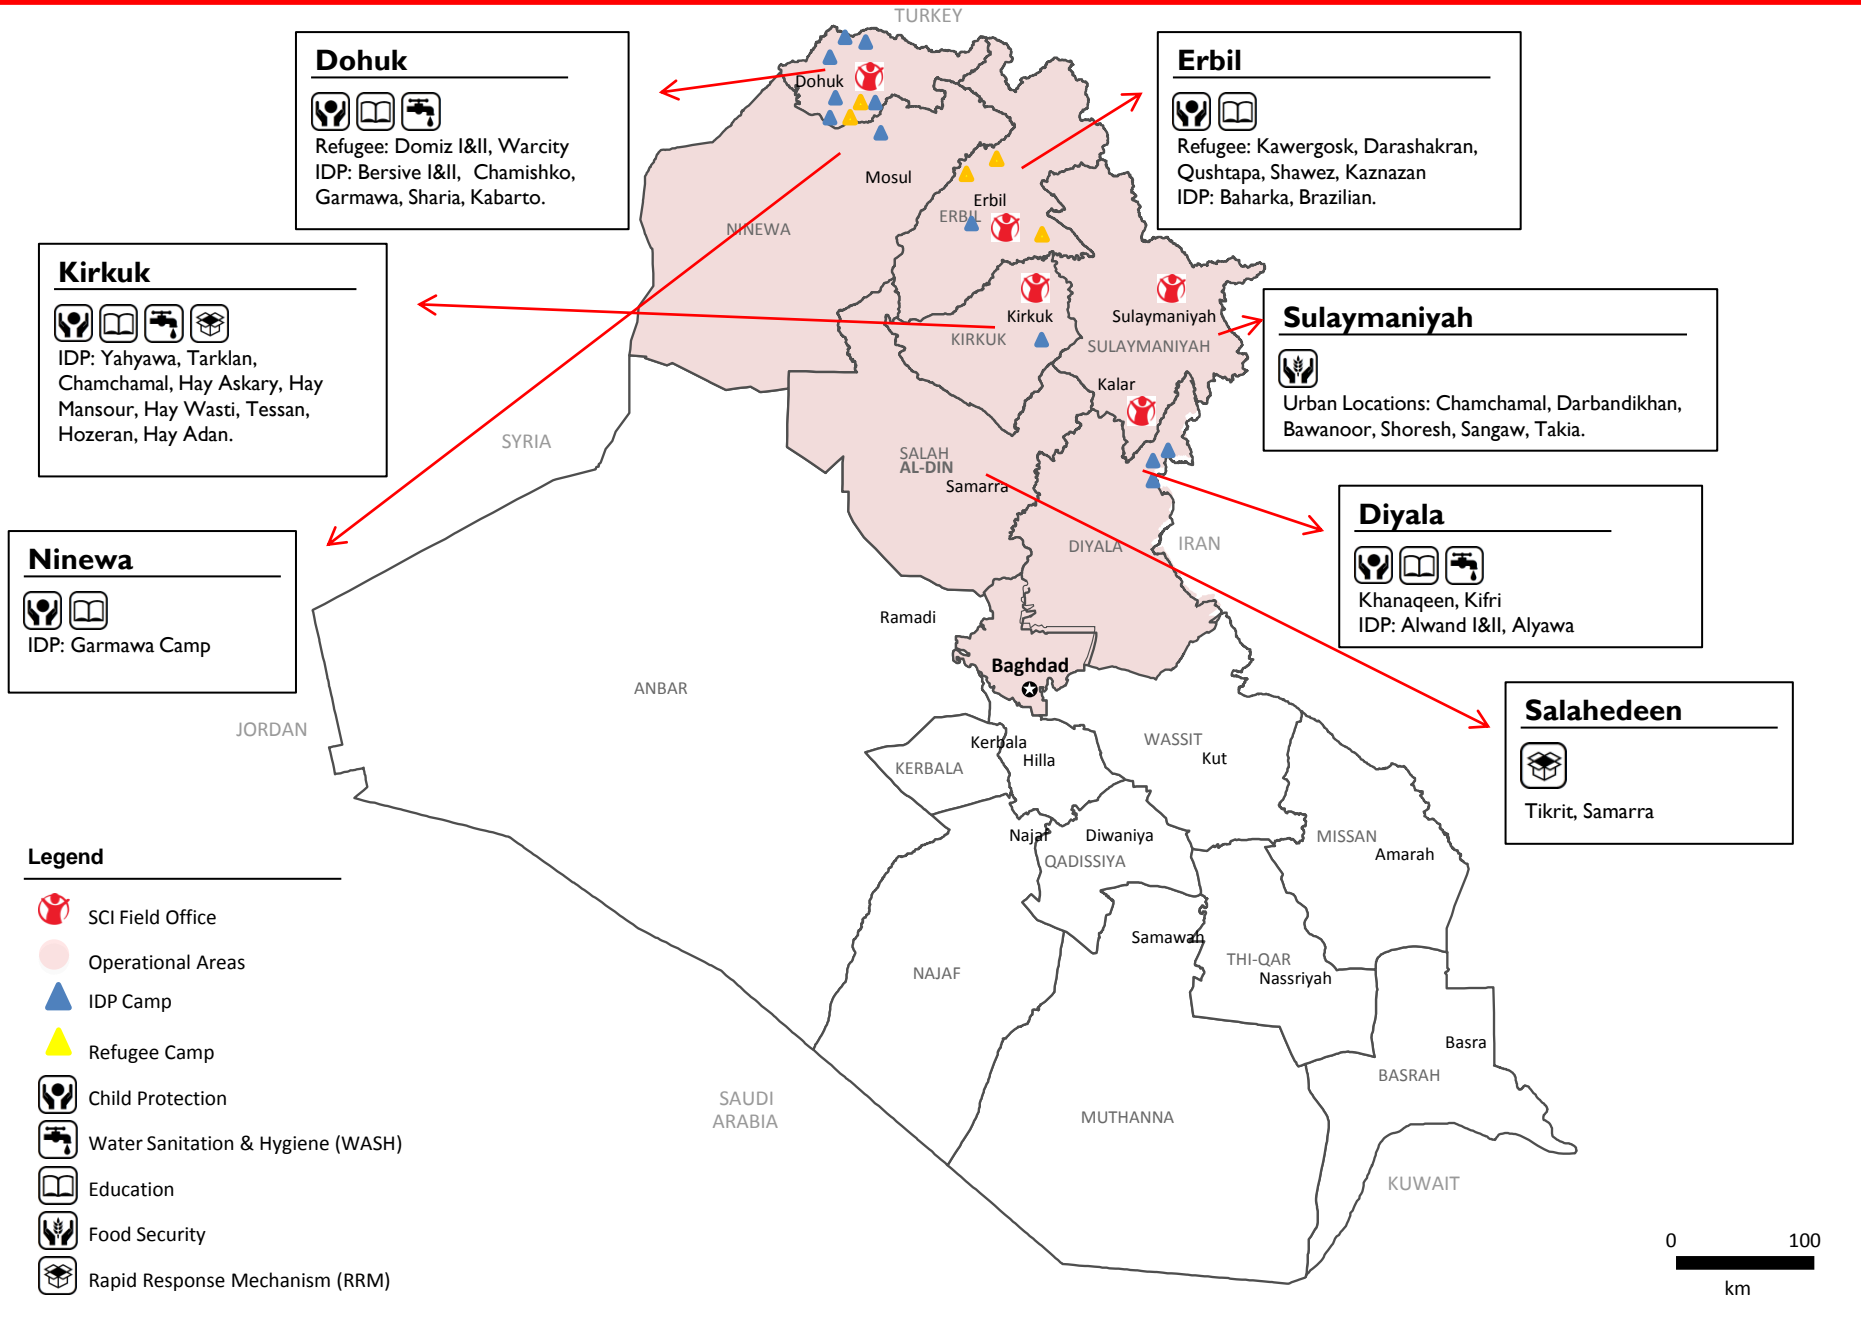

Save the Children Iraq Operational Map

Dohuk

Refugee: Domiz I&II, Warcity
 IDP: Bersive I&II, Chamishko, Garmawa, Sharia, Kabarto.

Erbil

Refugee: Kawergosk, Darashakran, Qushtapa, Shawez, Kaznazan
 IDP: Baharka, Brazilian.

Kirkuk

IDP: Yahyawa, Tarklan, Chamchamal, Hay Askary, Hay Mansour, Hay Wasti, Tessian, Hozeran, Hay Adan.

Sulaymaniyah

Urban Locations: Chamchamal, Darbandikhan, Bawanoor, Shoresh, Sangaw, Takia.

Ninewa

IDP: Garmawa Camp

Diyala

Khanaqeen, Kifri
 IDP: Alwand I&II, Alyawa

Salahdeen

Tikrit, Samarra

Legend

- SCI Field Office
- Operational Areas
- IDP Camp
- Refugee Camp
- Child Protection
- Water Sanitation & Hygiene (WASH)
- Education
- Food Security
- Rapid Response Mechanism (RRM)